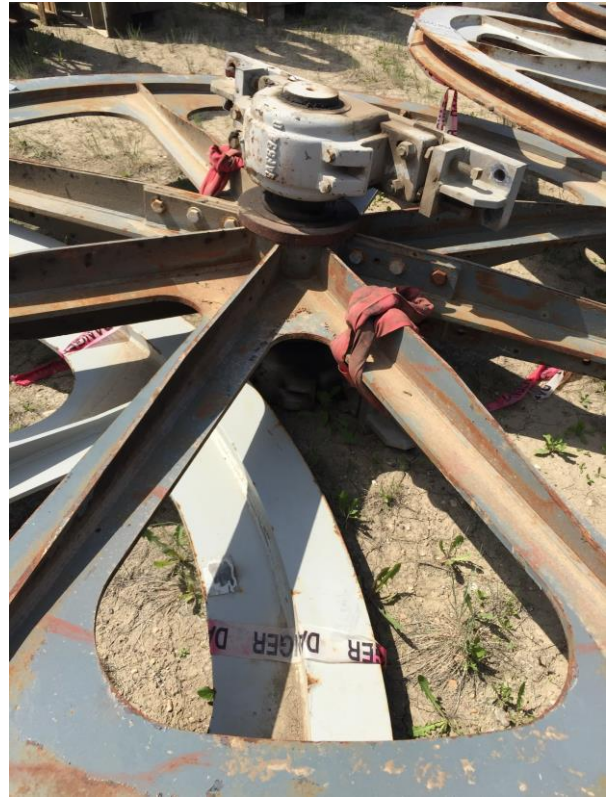

Sheave

Asking Price - \$

148" Flange Diameter
142" Groove Diameter
1-1/2" Rope
5-7/8" Shaft
No mount

Certified Mining and Construction Sales and Rentals

810 57th St., Saskatoon SK S7K 5Z1

Phone: 306-384-8593 Fax: 306-384-8597