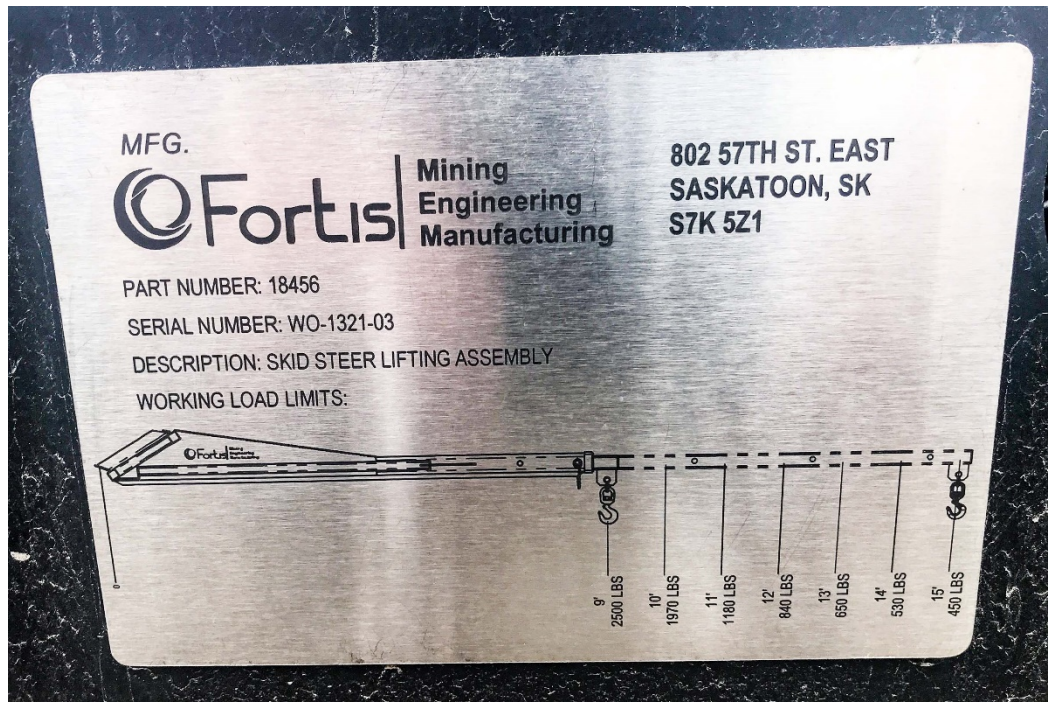

Hydraulic Extending Jib

\$2,500

- Skid Steer Quick Attach
- 10-14 feet

Certified Mining and Construction Sales and Rentals

810 57th St., Saskatoon SK S7K 5Z1

Phone: 306-384-8593 Fax: 306-384-8597